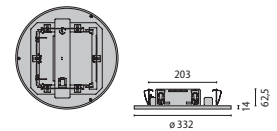

FL ROUND+ 333 RE

Scan the QR-code for the latest information

- GR-RAL9006 / Grey RAL9006 / Textured
- BK-RAL9005 / Black RAL9005 / Textured
- WH-RAL9016 / White RAL9016 / Textured

Recessed round LED luminaire for indoor, comprising:

1. → Housing made from sheet steel and die-cast aluminium, powder-coated
   - → Future-proof thanks to simple revisions (replaceable light engine and converter)
2. The luminaire is available with different light engines:
3. → Micro-prismatic diffuser for efficient light distribution, glare reduction and high uniformity (MP)
   - → Opal white diffuser for optimum light distribution and excellent uniformity (OP)
   - → LED Sidelight-Technology for a homogenous light distribution over the entire area of the cover
   - → Maintenance and installation-friendly design (complies with the EU Eco-Design Directive 2019/2020)
   - → Integrated twist-in system for quick installation and easy maintenance
   - → Maximum values for efficiency and service life for the allocation of subsidies and building certification (e.g. BEG subsidy, LEED, BREEAM)
   - → Produced in Germany - with a focus on quality, short delivery routes and low environmental impact
   - → Depending on the version, glare-free light for office applications in accordance with DIN EN 12464-1 ($UGR < 19$ and $< 3000 \text{cd/m}^2 > 65^\circ$)
   - → In the tunable white version, the illuminance level and light colour can be manually adjusted from 2700K to 6500K (DALI DT8)
   - → Direct light distribution
   - → 2 power levels adjustable
   - → Colour tolerance according to MacAdam ≤ 3 SDCM
   - → Through-wiring designed
   - → Built-in driver